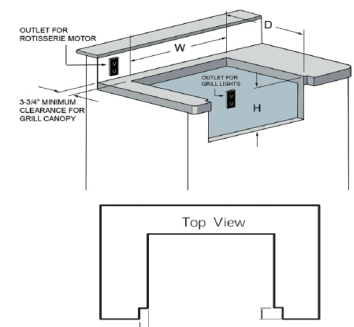

MODEL #	CUTOUT DIMENSIONS
INSULATED JACKETS	
VIJ30	31-3/4"W X 24-3/8"D X 11"H
VIJ36	37-3/4"W X 24-3/8"D X 11"H
VIJ42	43-3/4"W X 24-3/8"D X 11"H
VIJ56	57-3/4"W X 24-3/8"D X 11"H
SIDEBURNER SIDESEAR	
VS26G	13-1/4"W X 23"D X 10-1/4"H
VGSZ	13-1/4"W X 23"D X 10-1/4"H
POWER MAXX	
VPMAX24	21-1/2"W X 22 1/2"D X 10-1/4"H

CUTOUT DIMENSIONS			
Grill	W	H	D
VBQ30	28 1/2"	10 1/4"	23"
VBQ36	34 1/2"	10 1/4"	23"
VBQ42	40 1/2"	10 1/4"	23"
VBQ56	54 1/2"	10 1/4"	23"

vintagegrills.com

1-866-755-7981